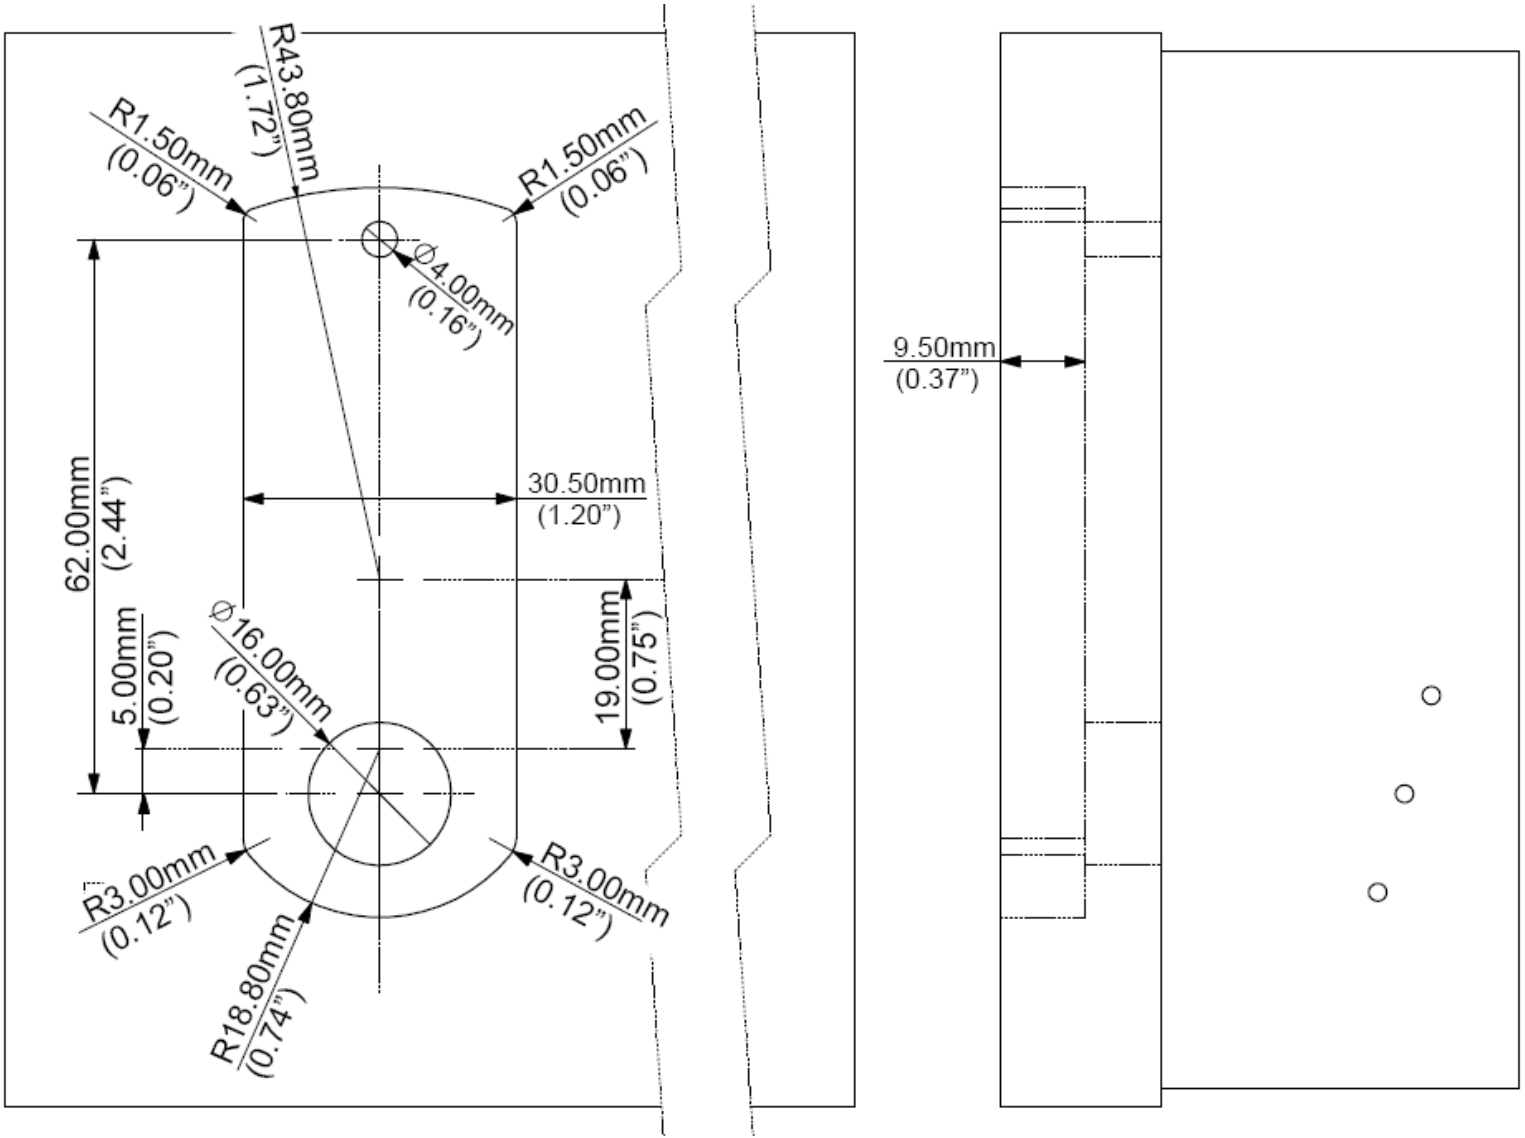

SEMI-FLUSH INSTALLATION

PANEL CUT-OUT FOR WOODEN DOORS

FRONT VIEW

SIDE VIEW

www.combi-cam.com

800-654-1786

Electronic Code Locks

Division of FJM Security Products