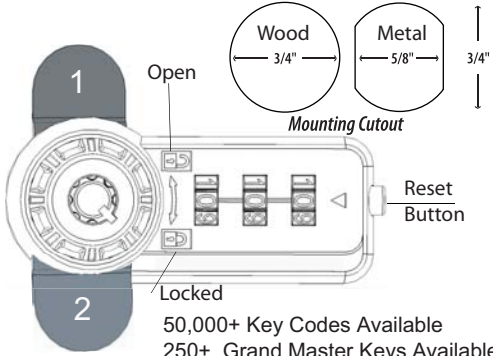

High Security Keys!
- 50,000 codes possible

Master Key Over-Ride

Discover & Reset Combination

Durable - All Solid Metal

Secure - Up to 10,000 Possible Combinations

Replaces any 3/4" Keyed Cam Lock.

Optional cams and finger pulls available. Fits up to 7/8" material thickness.

Combi-Cam™

With High Security Key Over-Ride

Easy Installation

- Replaces any 3/4" keyed cam lock application.
- Cam can be placed in 180° increments.
- (see below image with 2 cam positions shown
90° increments can be used w/ dual hole cams)

© 2010 FJM Security Products

Specifications

A = Cam length
X = Cylinder length (5/8", 7/8" or 1-1/8")

Optional Accessories:

Master Keys & Code Reset Pin