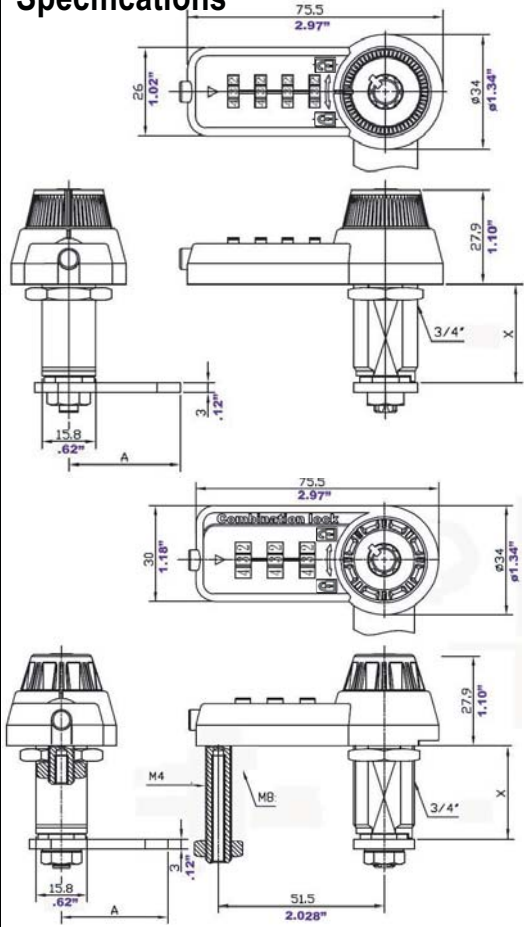

Accessories Included:

90 degree stop cam, 1-3/8" straight cam, 3/4" cylinder nut and screw and nut washer
Master keys are sold separately

800-654-1786
www.combi-cam.com
www.fjmsecurity.com
Innovative, Quality Security Solutions
SECURITY

© 2010 FJM Security Products

Specifications

A = Cam length
X = Cylinder length (5/8", 7/8" or 1-1/8")

Optional Accessories:

Master Keys & Code Reset Pin